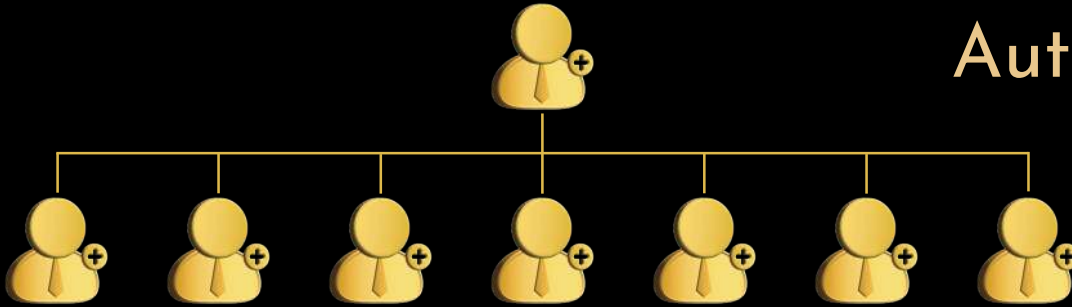

$$\text{\$}306.25 \times 7 = \text{\$}2,143.75$$

Self Withdrawal

\\$1,071.87

For 4th A.P.

\\$1,071.87

Auto Pool Income

Auto Pool 4

$$\$1,071.87 \times 7 = \$7,503.09$$