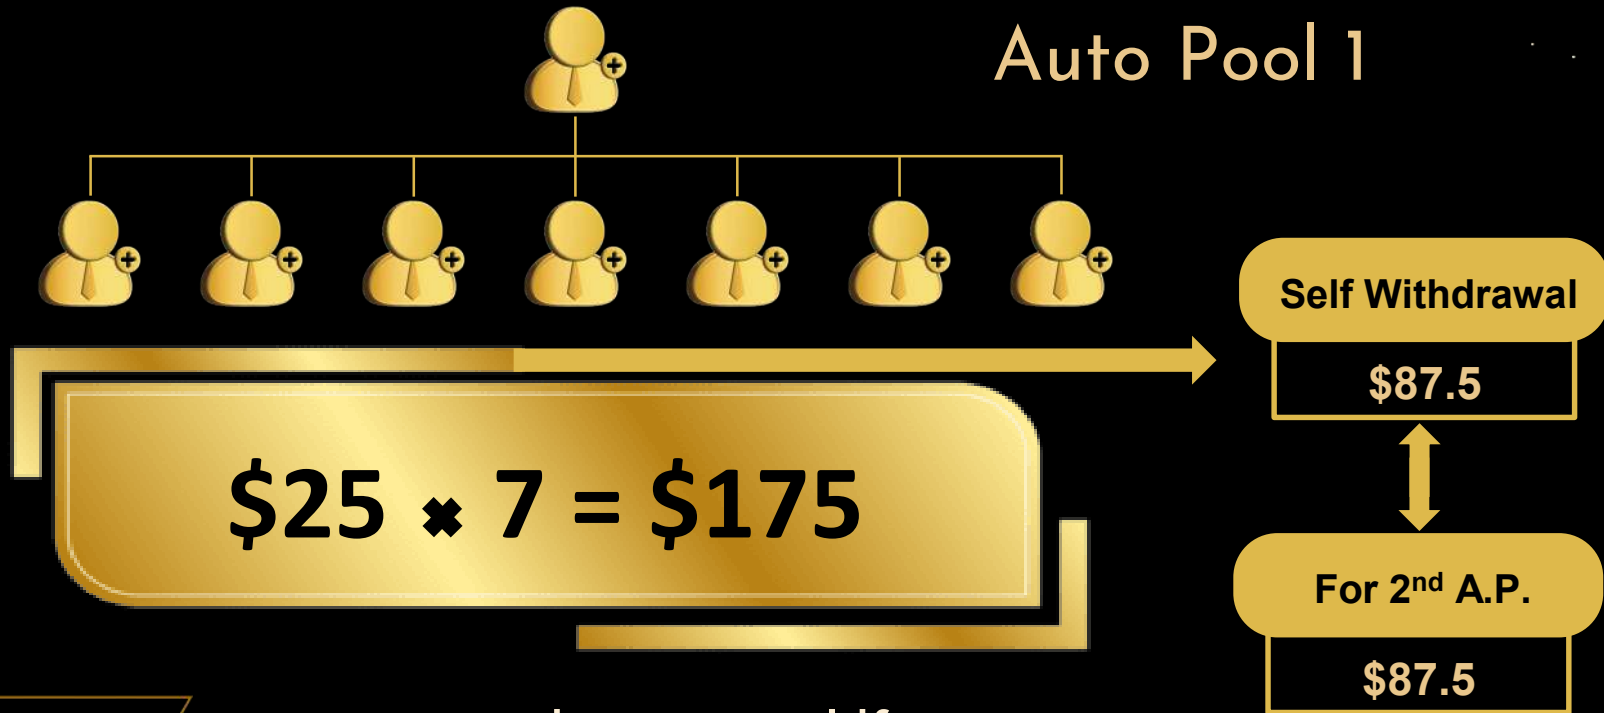

Emerald Excellence
Subscribe
\$25000
Capital Reward
300%
Monthly Reward
25%
Daily Reward

0.83%

www.betmgmworldfx.com

Referral Income

10% Referral income

Auto Pool Income

Auto Pool 1

Auto Pool Income