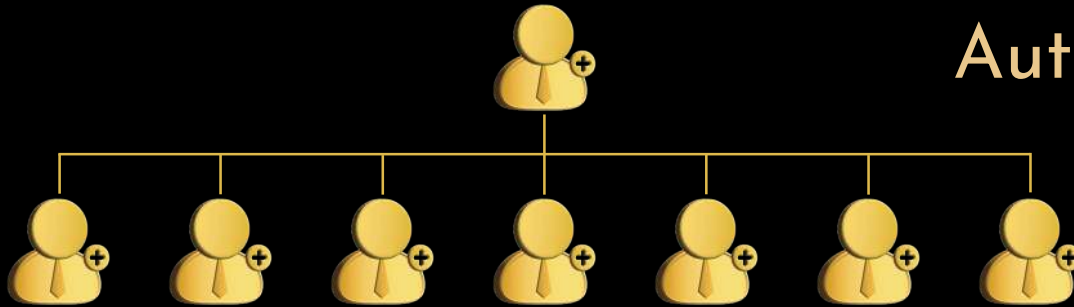

Auto Pool Income

Auto Pool 2

$$\$87.5 \times 7 = \$612.5$$

Self Withdrawal

$306.25

For 3rd A.P.

$306.25