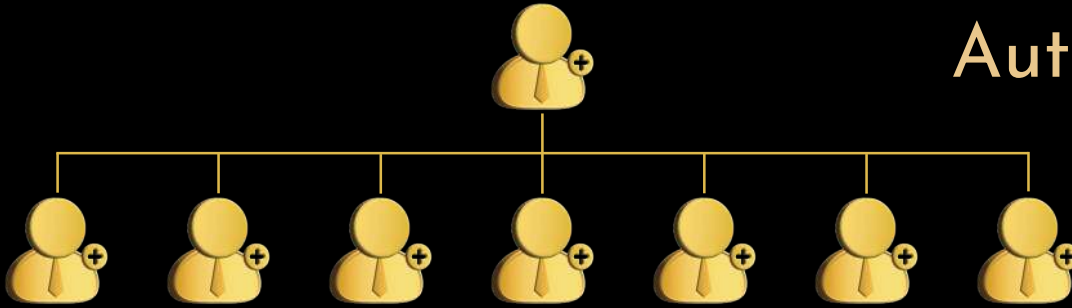

\\$13,130.39

For 6th A.P.

\\$13,130.39

Auto Pool Income

Auto Pool 6

Self Withdrawal

\$91,912.73

$$\text{\$13,130.39} \times 7 = \text{\$91,912.73}$$